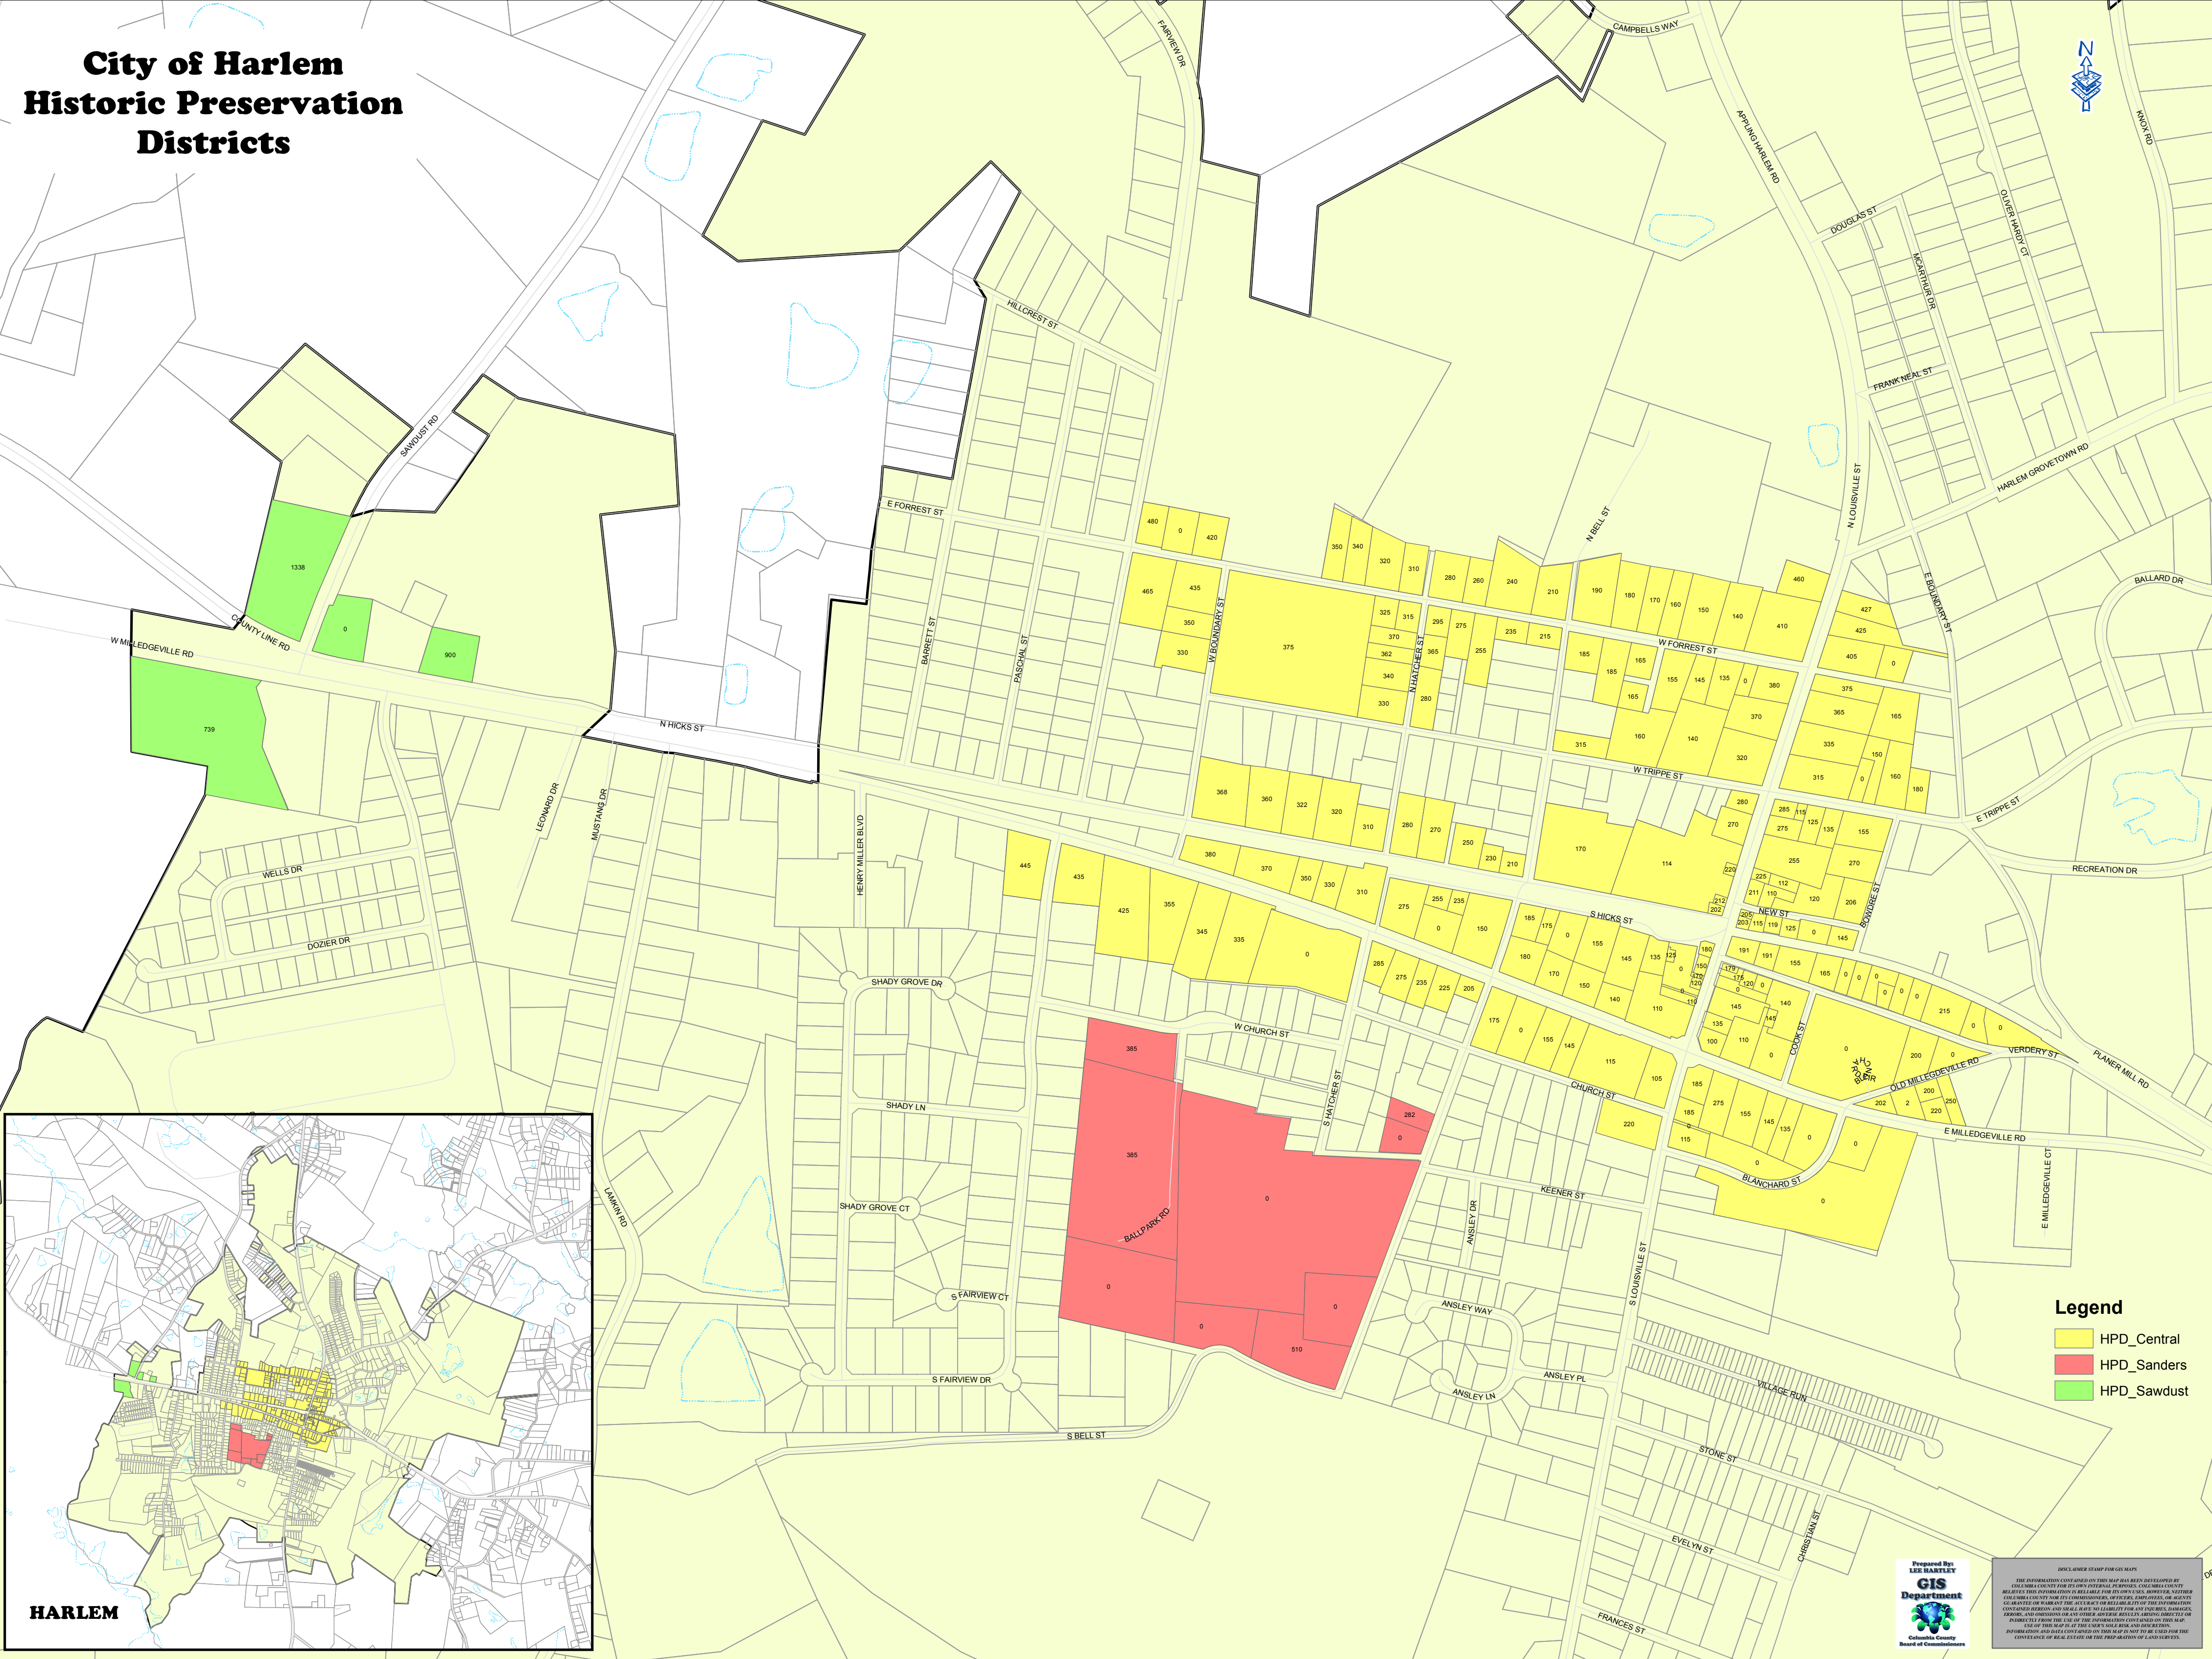

City of Harlem Historic Preservation Districts

1. **Legend**
2. HPD_Central
   - HPD_Sanders
   - HPD_Sawdust